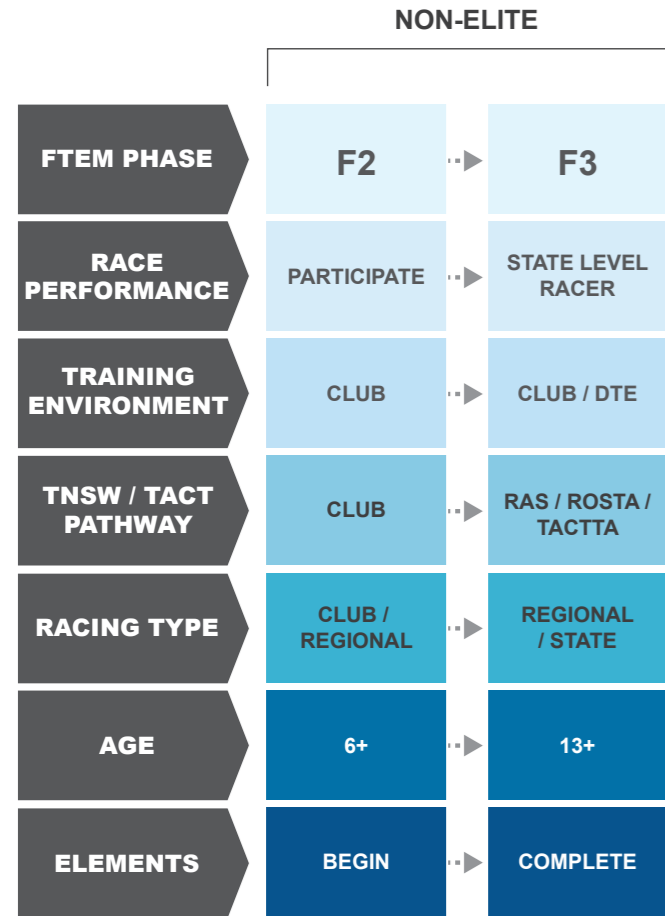

THE TNSW/TACT FTEM MODEL

TNSW = TRIATHLON NEW SOUTH WALES
RAS = REGIONAL ACADEMY OF SPORT PROGRAMS
TNSW ETS = TNSW EMERGING TALENT SQUAD
DTE = DAILY TRAINING ENVIRONMENT
DPE = DAILY PERFORMANCE ENVIRONMENT
WTS = WORLD TRIATHLON SERIES
ROSTA = REST OF STATE TALENT ACADEMY
ACTTA = TRIATHLON ACT TALENT ACADEMY