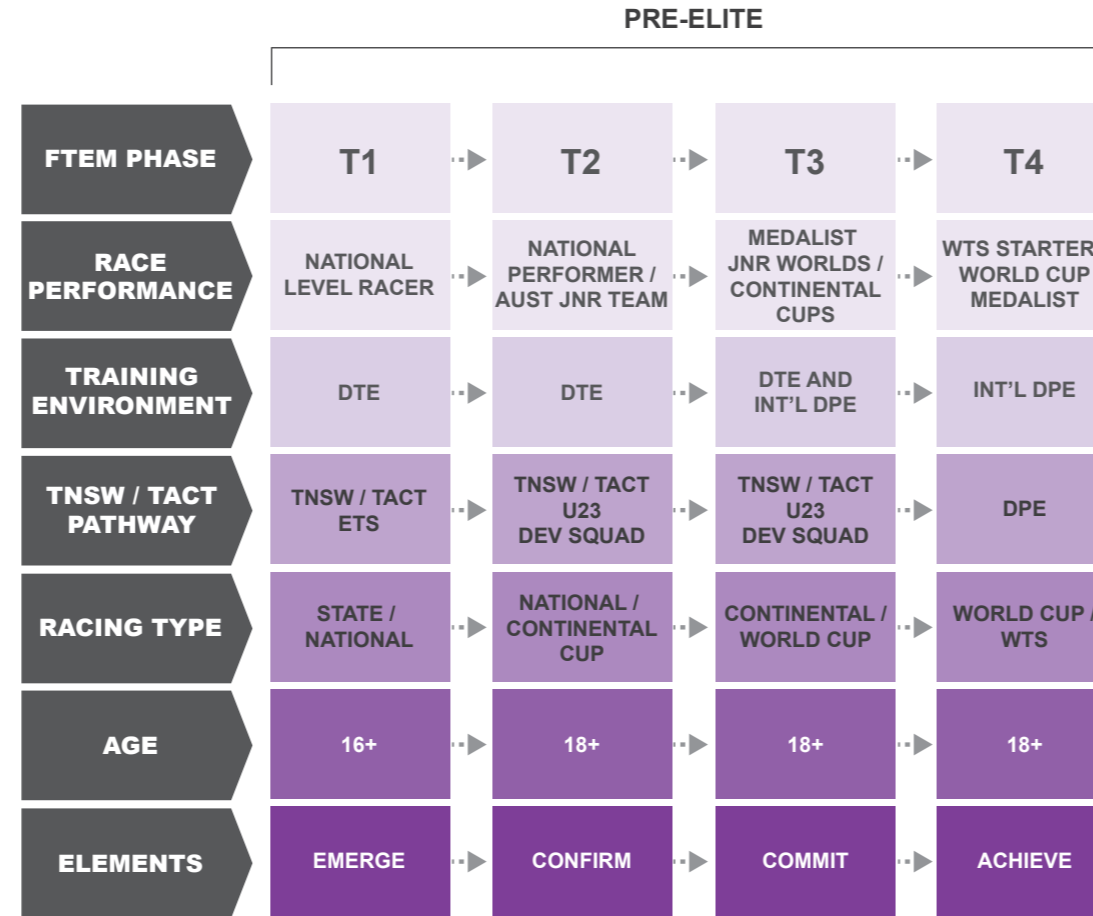

THE TNSW/TACT FTEM MODEL

TNSW = TRIATHLON NEW SOUTH WALES
RAS = REGIONAL ACADEMY OF SPORT PROGRAMS
TNSW ETS = TNSW EMERGING TALENT SQUAD
DTE = DAILY TRAINING ENVIRONMENT
DPE = DAILY PERFORMANCE ENVIRONMENT
WTS = WORLD TRIATHLON SERIES
ROSTA = REST OF STATE TALENT ACADEMY
ACTTA = TRIATHLON ACT TALENT ACADEMY