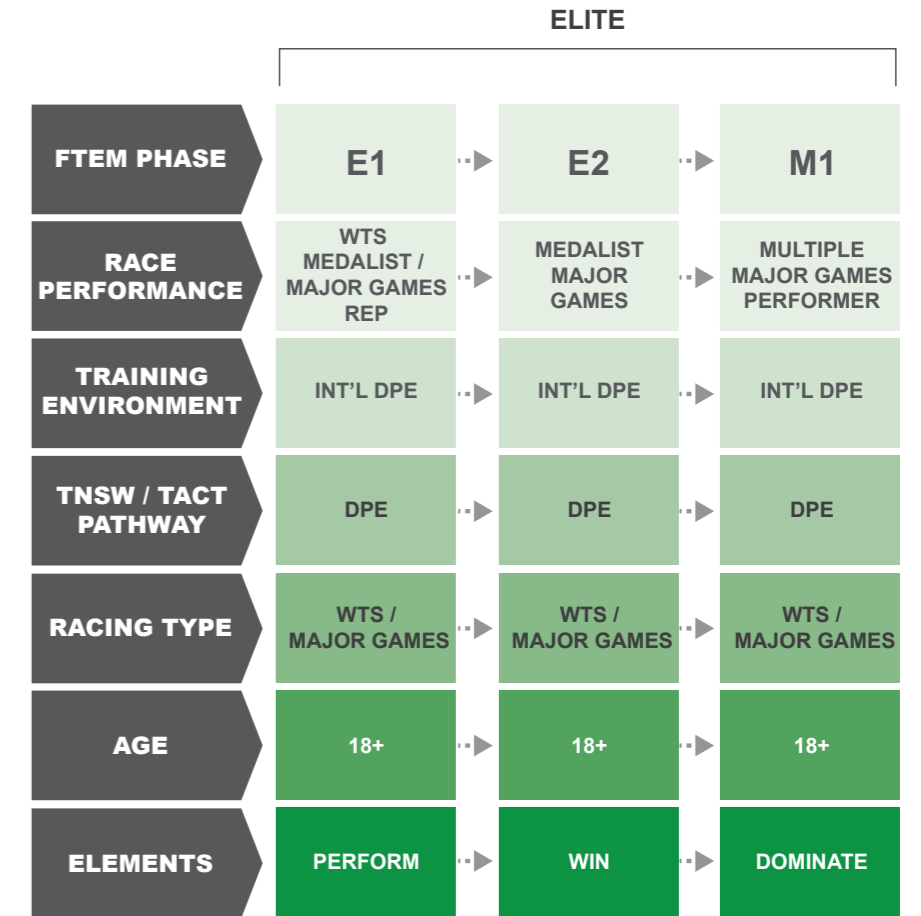

THE TNSW/TACT FTEM MODEL

TNSW = TRIATHLON NEW SOUTH WALES
RAS = REGIONAL ACADEMY OF SPORT PROGRAMS
TNSW ETS = TNSW EMERGING TALENT SQUAD
DTE = DAILY TRAINING ENVIRONMENT
DPE = DAILY PERFORMANCE ENVIRONMENT
WTS = WORLD TRIATHLON SERIES
ROSTA = REST OF STATE TALENT ACADEMY
ACTTA = TRIATHLON ACT TALENT ACADEMY